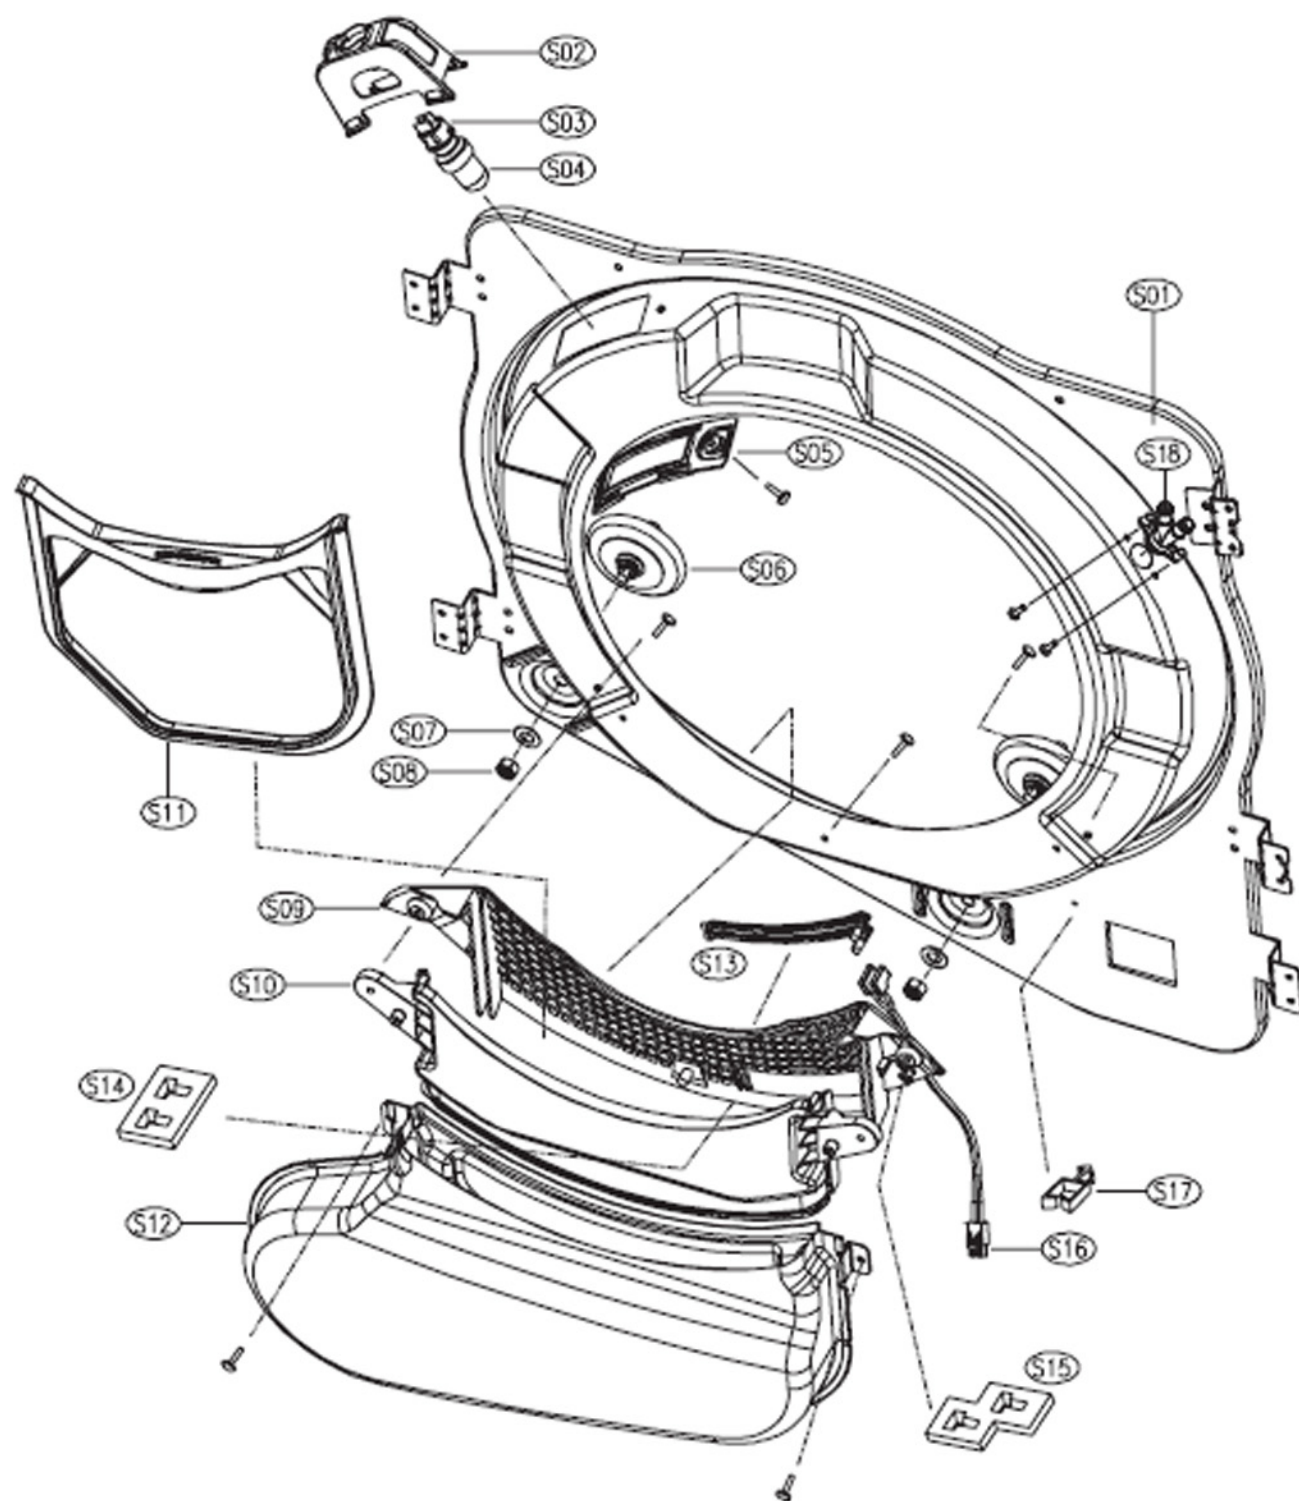

6. SUPPORT DRUM FRONT ASS'Y