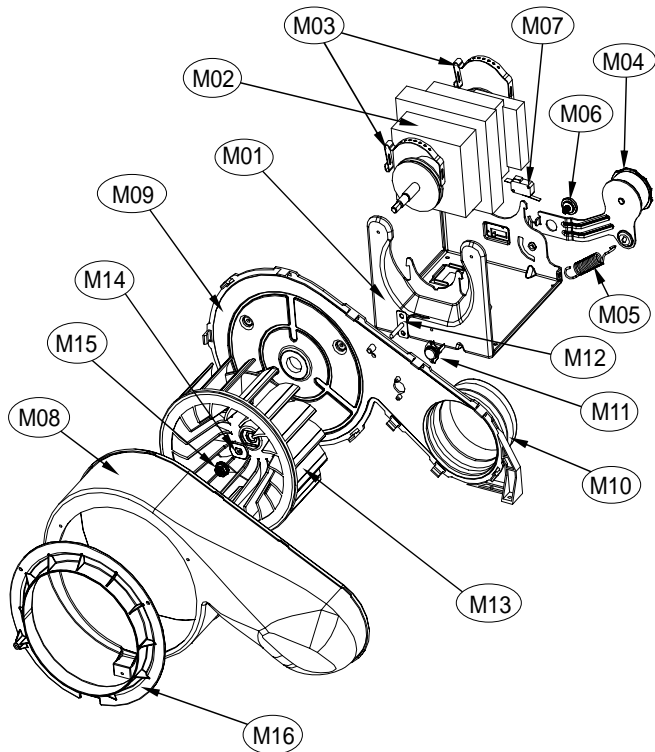

12. UNIT STEAM DRYER AS & UNIT COLD SPRAY AS

Inlet System

ASKO, TLS752XXL - Electric dryer #10775200 (TLS752)

Pos	Spare part No.	Description	Qty	Comment
C01	36104PWE00	BODY COLD SPRAY AS	1 Pc's	
C02	3618110900	JET NOZZLE AS	1 Pc's	
C03	3616063800	NUT HEX	1 Pc's	
C04	3615417900	VALVE INLET	1 Pc's	
C05	3610919300	CAP BODY	1 Pc's	
C05-a	7112401208	Screw-Self Tapping	2 Pc's	
S01	3619606700	UNIT STEAM AS	1 Pc's	
S02-S04	3613275100	HOSE SPRAY	1 Pc's	
S05	3611205830	CLAMP HOSE	1 Pc's	
S06	3615416731	VALVE INLET	1 Pc's	
S06	3619607000	UNIT COLD SPRAY AS	1 Pc's	
S06-a	7122401411	Screw - Self Tapping	2 Pc's	

2. DRYER MOTOR ASS'Y

Motor ass'y dryer

ASKO, TLS752XXL - Electric dryer #10775200 (TLS752)

Pos	Spare part No.	Description	Qty	Comment
M01	3610608500	Motor Bracket	1 Pc's	
M02	36189L5D00	Dryer Motor	1 Pc's	
M03	3611206000	Motor Clamp	2 Pc's	
M04	3610609100	Idler Bracket	1 Pc's	
M05	3615115500	Idler Spring	1 Pc's	
M06	3616039000	Idler Bolt	1 Pc's	
M07	3619047500	Micro Switch	1 Pc's	
M07-a	7121301611	Screw-Self Tapping	2 Pc's	
M08	3611144900	Fan Case - Front	1 Pc's	
M09	3611145000	Fan Case - Rear	1 Pc's	
M10	3612323200	Pipe Gasket	1 Pc's	
M10-a	7112401411	Screw-Self Tapping	3 Pc's	
M11	3619047900	THERMOSTAT FAN	1 Pc's	
M11-a	7121300811	Screw-Self Tapping	2 Pc's	
M12	361AAAAC20	Thermistor	1 Pc's	
M12-a	7122401411	Screw - Self Tapping	1 Pc's	
M13	3611886200	Fan Impeller	1 Pc's	
M14	3616039100	Lock Washer	1 Pc's	
M15	3616039200	Lock Nut	1 Pc's	
M16	3611428200	Fan Cover	1 Pc's	
M16-a	7122401411	Screw - Self Tapping	2 Pc's	