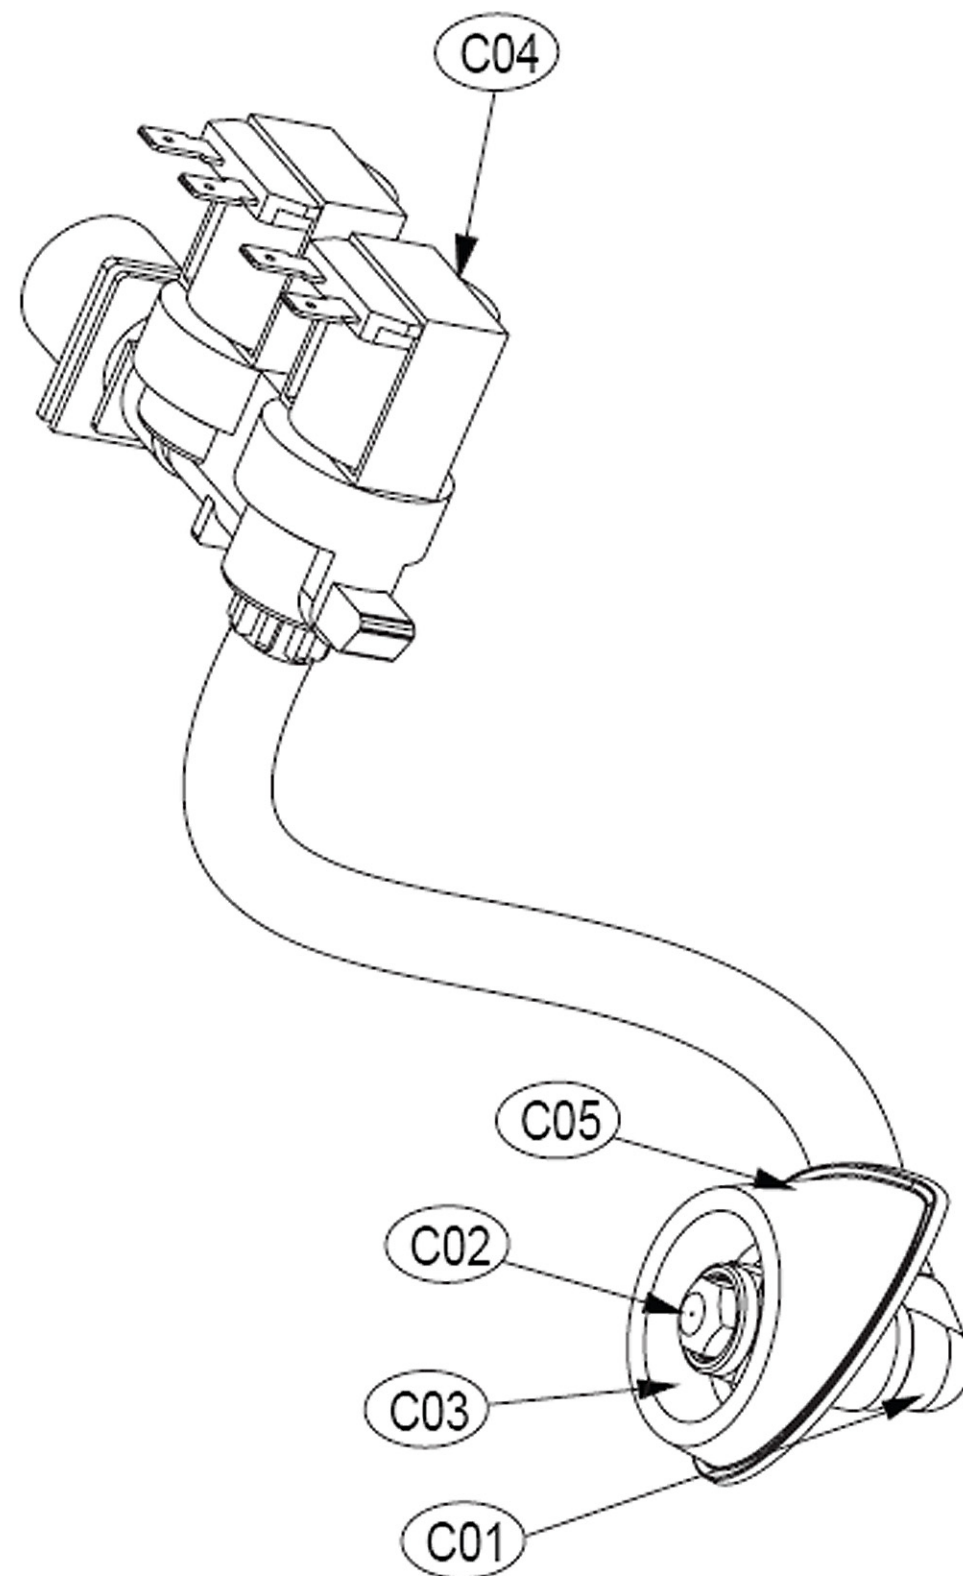

Parts List by Ass'y

1. DRYER CABINET ASS'Y

Cabinet

ASKO, TLS752XXL - Electric dryer #10775200 (TLS752)

Pos	Spare part No.	Description	Qty	Comment
C01	3610392900	Base	1 Pc's	
C01	3612206500	Frame Top - Left	1 Pc's	
C01	3612206600	Frame Top - Right	1 Pc's	
C02	3612207900	Front Frame Upper	1 Pc's	
C02-a	7121401411	Screw - Self Tapping	6 Pc's	
C03	3611427900	Back Cover	1 Pc's	
C03-a	7112401411	Screw-Self Tapping	12 Pc's	
C04	3611428010	Duct Cover	2 Pc's	
C06	3612008000	Panel Clip	6 Pc's	
C06-a	7121401211	Screw - Self Tapping	6 Pc's	
C07	3615304200	Front Leg Support	2 Pc's	
C08	3615304300	Rear Leg Support	2 Pc's	
C09	3612006400	Leg Locking Nut	4 Pc's	
C10	3612100700	Leg Adjustable	4 Pc's	
C10-a	7122401411	Screw - Self Tapping	2 Pc's	
C11	PRPSSWAD44	PCB DRYER ELECTRIC MAIN AS	1 Pc's	
C12	3612799100	Harness, E-Dryer Main, Hot steam	1 Pc's	
C12-a	7121401411	Screw - Self Tapping	6 Pc's	
C12-b	7S422X4081	Earth Ground Screw	2 Pc's	
C13	3611428100	Terminal Block Cover	1 Pc's	
C13-a	7112401411	Screw-Self Tapping	1 Pc's	
C14	3614413600	Exhaust Pipe	1 Pc's	
C14-a	7112401008	Screw-Self Tapping	1 Pc's	
C15	3619606900	UNIT STEAM DRYER AS	1 Pc's	
C15-a	7122401411	Screw - Self Tapping	2 Pc's	

12. UNIT STEAM DRYER AS & UNIT COLD SPRAY AS

Inlet System

ASKO, TLS752XXL - Electric dryer #10775200 (TLS752)

Pos	Spare part No.	Description	Qty	Comment
C01	36104PWE00	BODY COLD SPRAY AS	1 Pc's	
C02	3618110900	JET NOZZLE AS	1 Pc's	
C03	3616063800	NUT HEX	1 Pc's	
C04	3615417900	VALVE INLET	1 Pc's	
C05	3610919300	CAP BODY	1 Pc's	
C05-a	7112401208	Screw-Self Tapping	2 Pc's	
S01	3619606700	UNIT STEAM AS	1 Pc's	
S02-S04	3613275100	HOSE SPRAY	1 Pc's	
S05	3611205830	CLAMP HOSE	1 Pc's	
S06	3615416731	VALVE INLET	1 Pc's	
S06	3619607000	UNIT COLD SPRAY AS	1 Pc's	
S06-a	7122401411	Screw - Self Tapping	2 Pc's	