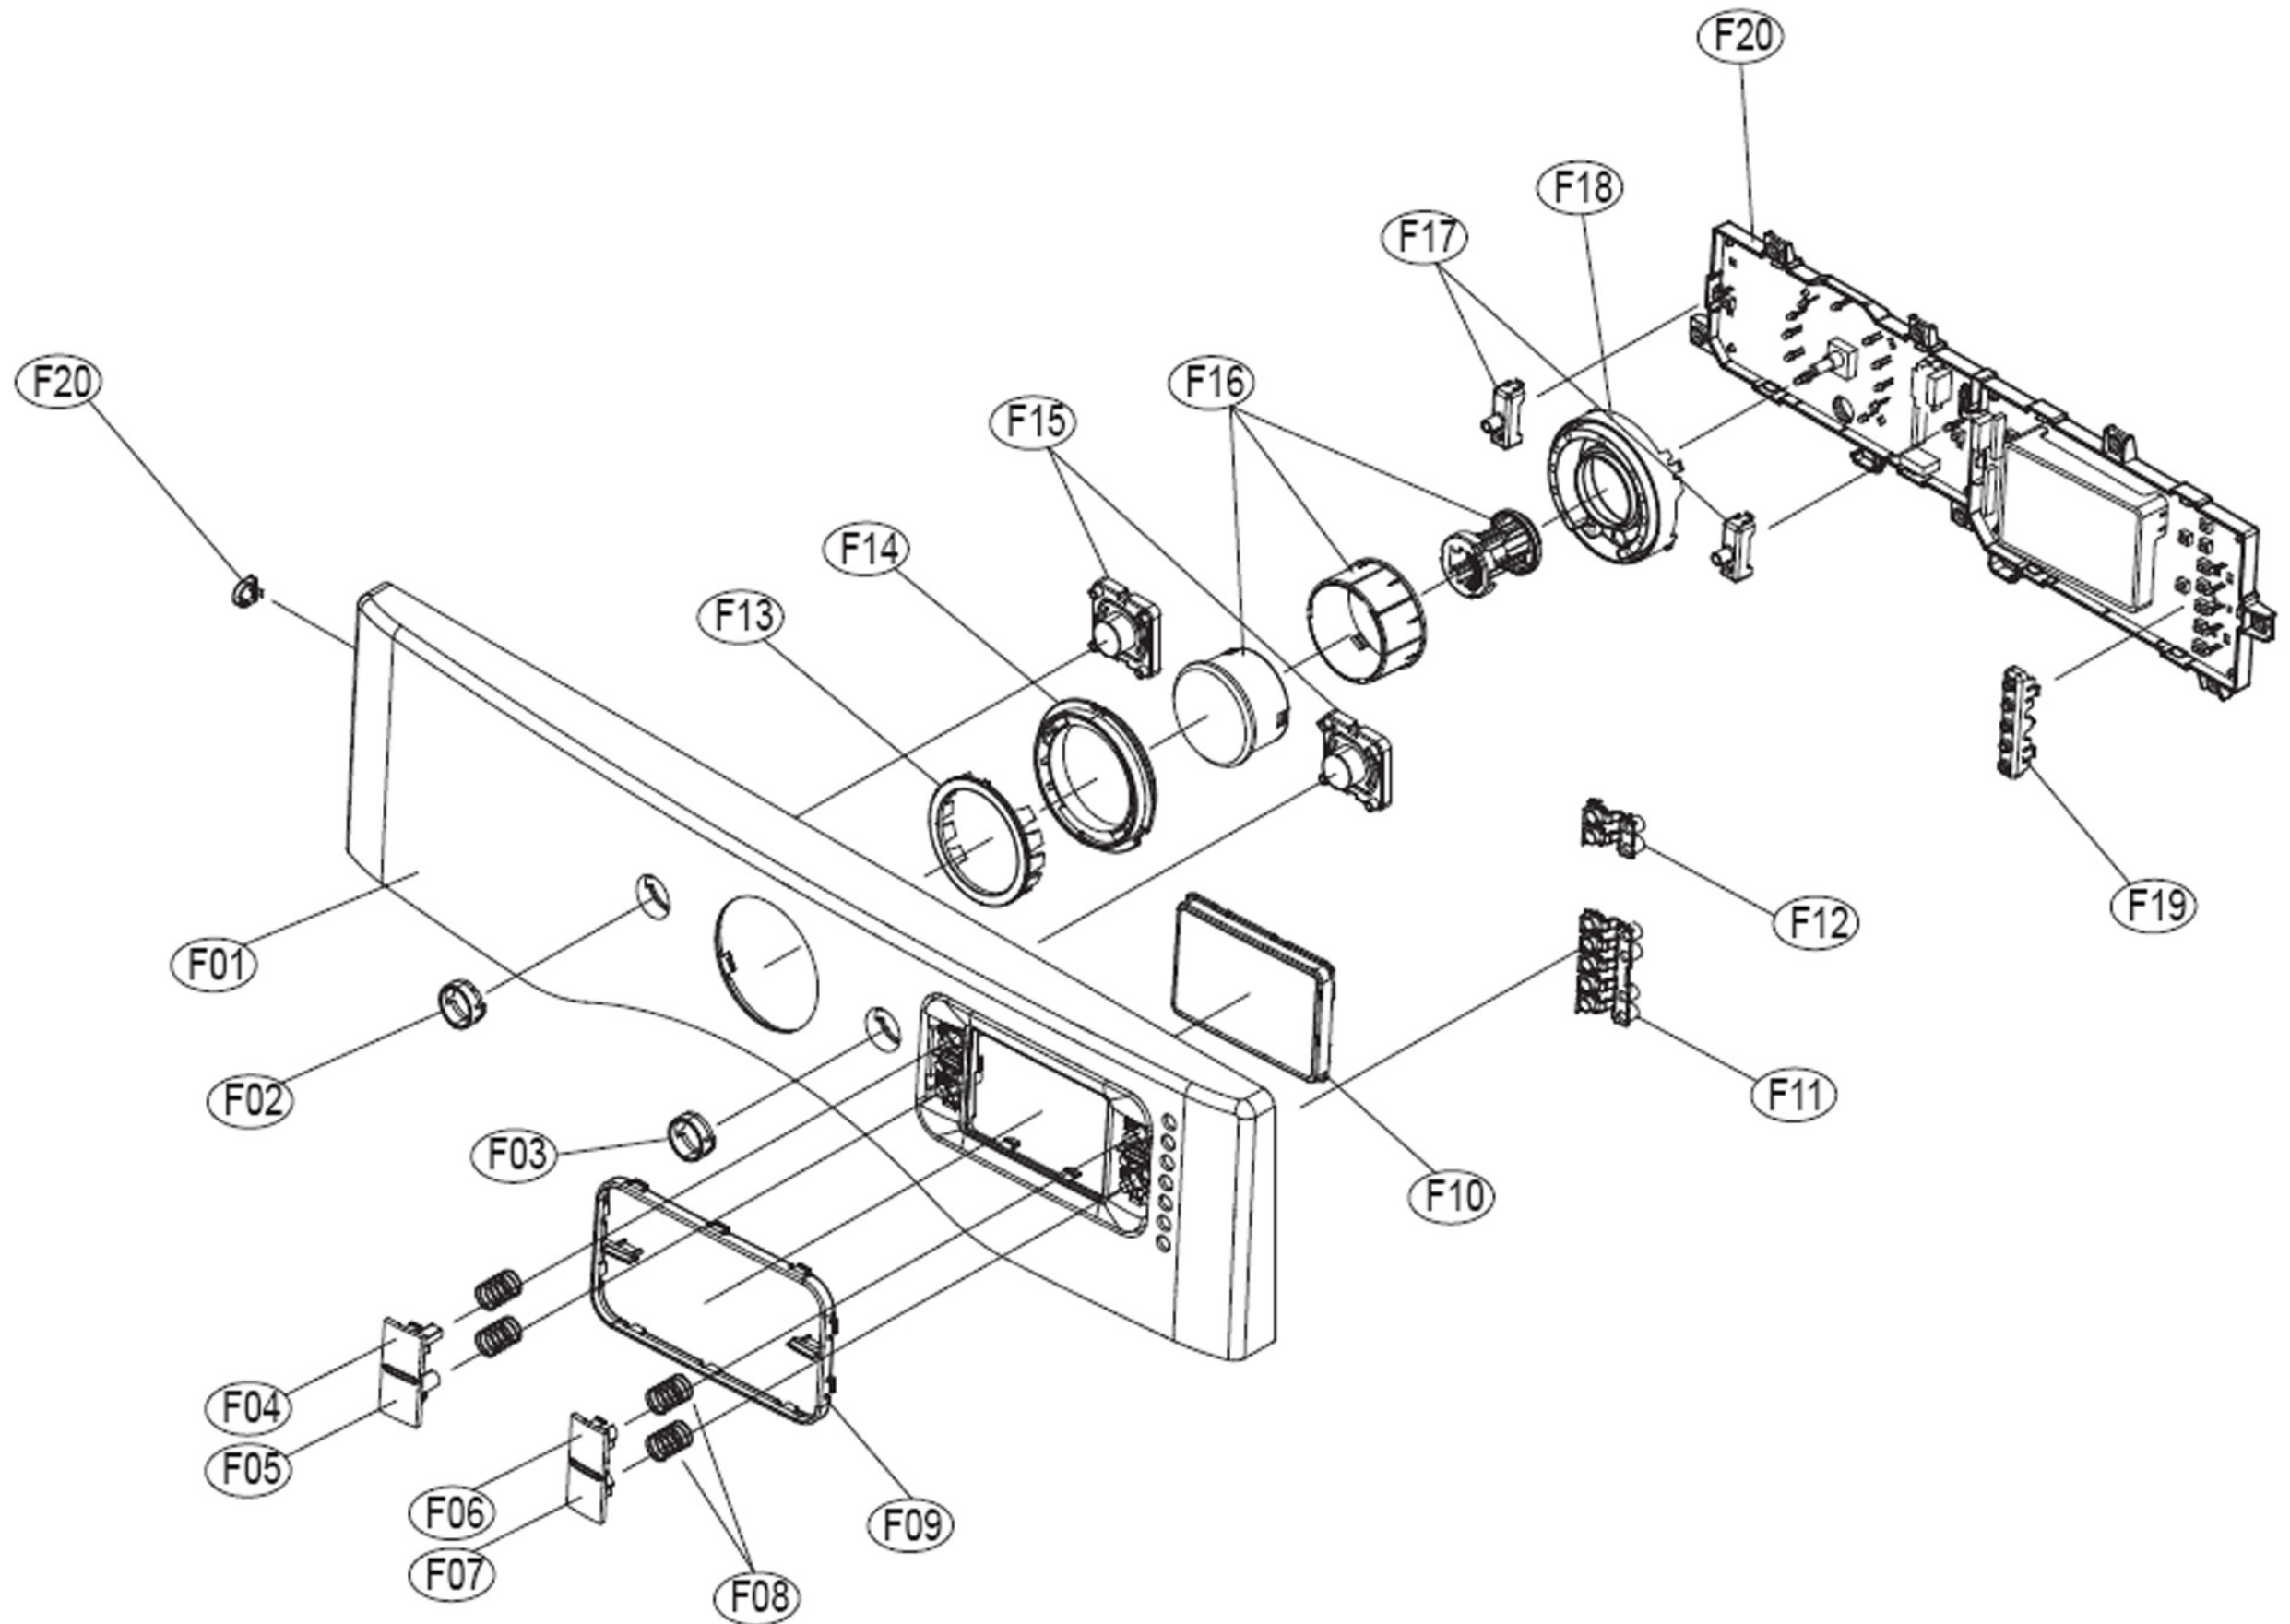

11. PANEL F ASS'Y