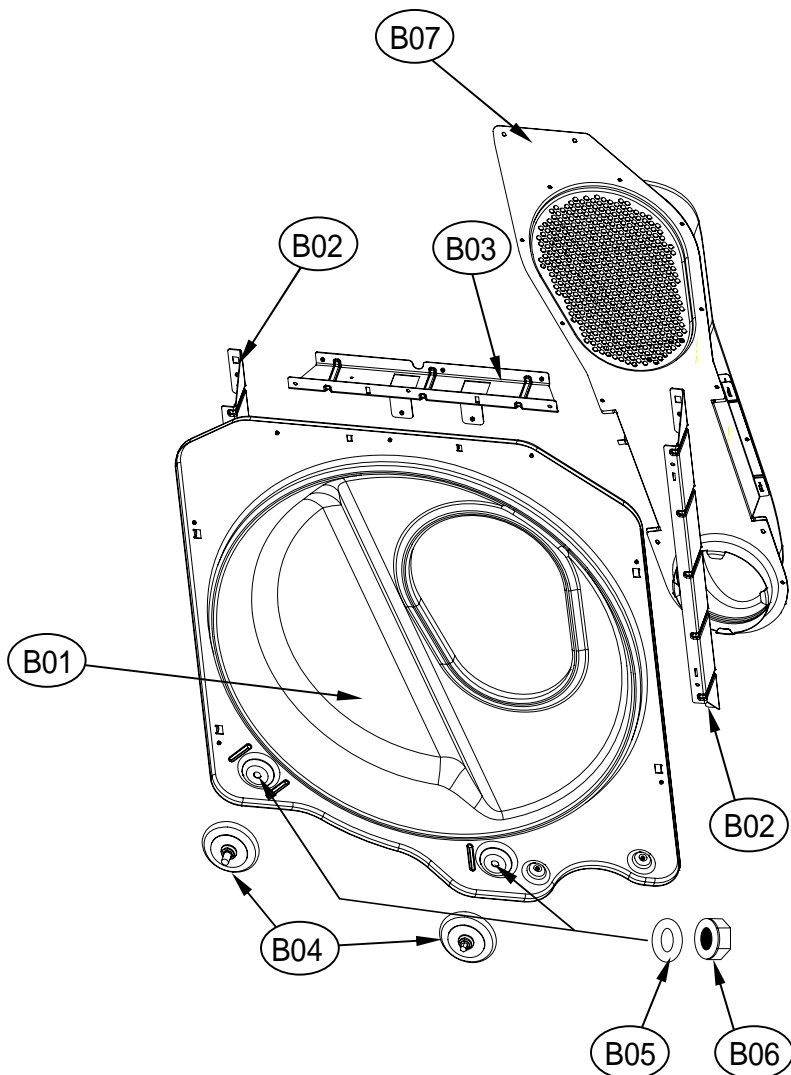

12. UNIT STEAM DRYER AS & UNIT COLD SPRAY AS

Inlet System

ASKO, TLS752XXL - Electric dryer #10775200 (TLS752)

Pos	Spare part No.	Description	Qty	Comment
C01	36104PWE00	BODY COLD SPRAY AS	1 Pc's	
C02	3618110900	JET NOZZLE AS	1 Pc's	
C03	3616063800	NUT HEX	1 Pc's	
C04	3615417900	VALVE INLET	1 Pc's	
C05	3610919300	CAP BODY	1 Pc's	
C05-a	7112401208	Screw-Self Tapping	2 Pc's	
S01	3619606700	UNIT STEAM AS	1 Pc's	
S02-S04	3613275100	HOSE SPRAY	1 Pc's	
S05	3611205830	CLAMP HOSE	1 Pc's	
S06	3615416731	VALVE INLET	1 Pc's	
S06	3619607000	UNIT COLD SPRAY AS	1 Pc's	
S06-a	7122401411	Screw - Self Tapping	2 Pc's	

7. TOP PANEL ASS'Y

Top Lid

ASKO, TLS752XXL - Electric dryer #10775200 (TLS752)

Pos	Spare part No.	Description	Qty	Comment
T01	PRMACA3R00	Top Plate White	1 Pc's	
T02	3615304100	Top Panel Support	2 Pc's	
T02-a	7122401411	Screw - Self Tapping	4 Pc's	

5. DRUM SUPPORT REAR ASS'Y

Rear Assembly Dryer Drum

ASKO, TLS752XXL - Electric dryer #10775200 (TLS752)

Pos	Spare part No.	Description	Qty	Comment
B01	3615304500	Drum Support Rear	1 Pc's	
B02	3610608810	Support Bracket Right Side	1 Pc's	
B02-a	7122401411	Screw - Self Tapping	7 Pc's	
B03	3610608910	Support Bracket Right Upper	1 Pc's	
B03-a	7122401411	Screw - Self Tapping	7 Pc's	
B04	3614714400	Drum Roller	2 Pc's	
B05	3616039400	Washer - Roller	2 Pc's	
B06	3616039300	Nut - Roller	2 Pc's	
B07	3617510100	Inlet Duct Assembly - Elec. Dryer	1 Pc's	