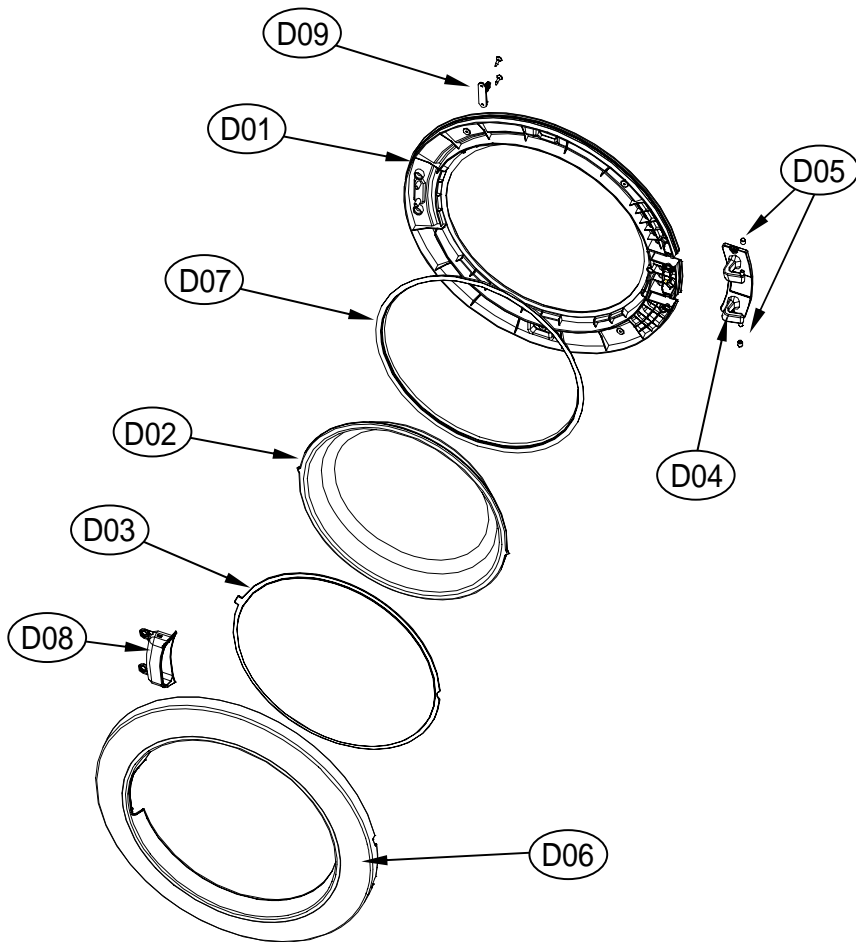

8. DOOR ASS'Y

Door Assembly

ASKO, TLS752XXL - Electric dryer #10775200 (TLS752)

Pos	Spare part No.	Description	Qty	Comment
D01	3612208000	Door Frame - Inner	1 Pc's	
D01-a	7115402008	Screw - Self Tapping	15 Pc's	
D02	36117ABR00	Door Glass	1 Pc's	
D03	3618304300	Door Glass Protection	1 Pc's	
D04	3612903600	Door Hinge	1 Pc's	
D05	3610916500	Door Hinge Cap	2 Pc's	
D06	3612208110	Door Frame - Outer Titanium	1 Pc's	
D07	3612323000	Door Gasket	1 Pc's	
D08	3611428310	Handle Cover	1 Pc's	
D09	3613101100	Door Hook	1 Pc's	
D09-a	7115401608	Screw-Self Tapping	1 Pc's	

12. UNIT STEAM DRYER AS & UNIT COLD SPRAY AS

Inlet System

ASKO, TLS752XXL - Electric dryer #10775200 (TLS752)

Pos	Spare part No.	Description	Qty	Comment
C01	36104PWE00	BODY COLD SPRAY AS	1 Pc's	
C02	3618110900	JET NOZZLE AS	1 Pc's	
C03	3616063800	NUT HEX	1 Pc's	
C04	3615417900	VALVE INLET	1 Pc's	
C05	3610919300	CAP BODY	1 Pc's	
C05-a	7112401208	Screw-Self Tapping	2 Pc's	
S01	3619606700	UNIT STEAM AS	1 Pc's	
S02-S04	3613275100	HOSE SPRAY	1 Pc's	
S05	3611205830	CLAMP HOSE	1 Pc's	
S06	3615416731	VALVE INLET	1 Pc's	
S06	3619607000	UNIT COLD SPRAY AS	1 Pc's	
S06-a	7122401411	Screw - Self Tapping	2 Pc's	