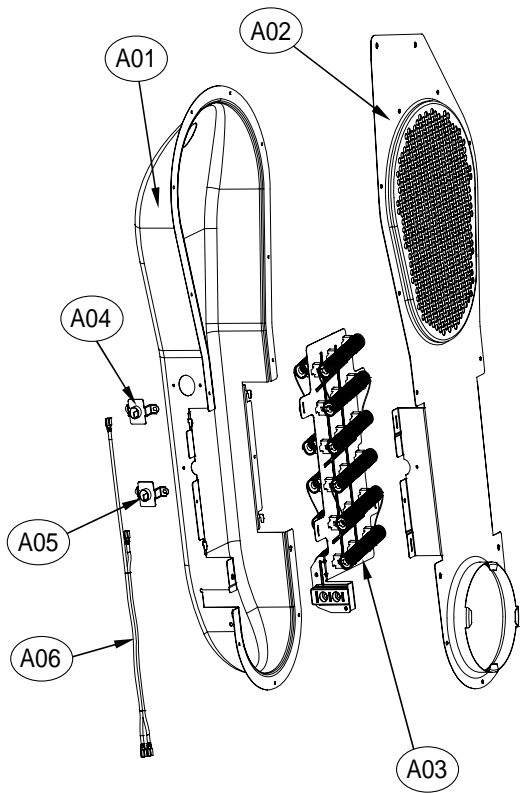

6. SUPPORT DRUM FRONT ASS'Y

Front ass'y dryer drum

ASKO, TLS752XXL - Electric dryer #10775200 (TLS752)

Pos	Spare part No.	Description	Qty	Comment
S01	3615304600	Drum Support Front	1 Pc's	
S02	3613053400	Lamp Housing	1 Pc's	
S03	3613053300	Lamp Socket	1 Pc's	
S04	3613625400	LAMP	1 Pc's	
S05	3615505100	Lamp Cover	1 Pc's	
S05-a	7112401208	Screw-Self Tapping	1 Pc's	
S09	3611909700	Filter Body - Rear	1 Pc's	
S09-a	7122401408	SCREW TAPPING	3 Pc's	
S10	3611909600	Filter Body - Front	1 Pc's	
S10-a	7122401408	SCREW TAPPING	3 Pc's	
S11	3611909810	FILTER AS	1 Pc's	
S11-a	7122401408	SCREW TAPPING	3 Pc's	
S12	3617510400	Outlet Duct Assembly	1 Pc's	
S12-a	7122401408	SCREW TAPPING	3 Pc's	
S13	3614825500	Moisture Sensor	2 Pc's	
S14	3612009600	Sensor Bracket - Center	1 Pc's	
S15	3612009700	Sensor Bracket - Right	1 Pc's	
S16	3612797200	Harness - Sensor	1 Pc's	

4. HEATER DUCT ASS'Y

4-1. Electric Type

4-2. Gas Type

Rear Assembly Dryer

ASKO, TLS752XXL - Electric dryer #10775200 (TLS752)

Pos	Spare part No.	Description	Qty	Comment
A01	3617510200	Inlet Duct - Rear	1 Pc's	
A01-a	7122400811	Screw-Self Tapping	12 Pc's	
A02	3617510300	Inlet Duct - Front	1 Pc's	
A03	3612802500	Heater - Dryer	1 Pc's	
A04	3619047600	Thermostat - Hi Limit	1 Pc's	
A04-a	7122400811	Screw-Self Tapping	2 Pc's	
A05	3619047800	Thermostat Cut-Out	1 Pc's	
A05-a	7122400811	Screw-Self Tapping	2 Pc's	
A06	3612797100	Heater Harness - Dryer	1 Pc's	