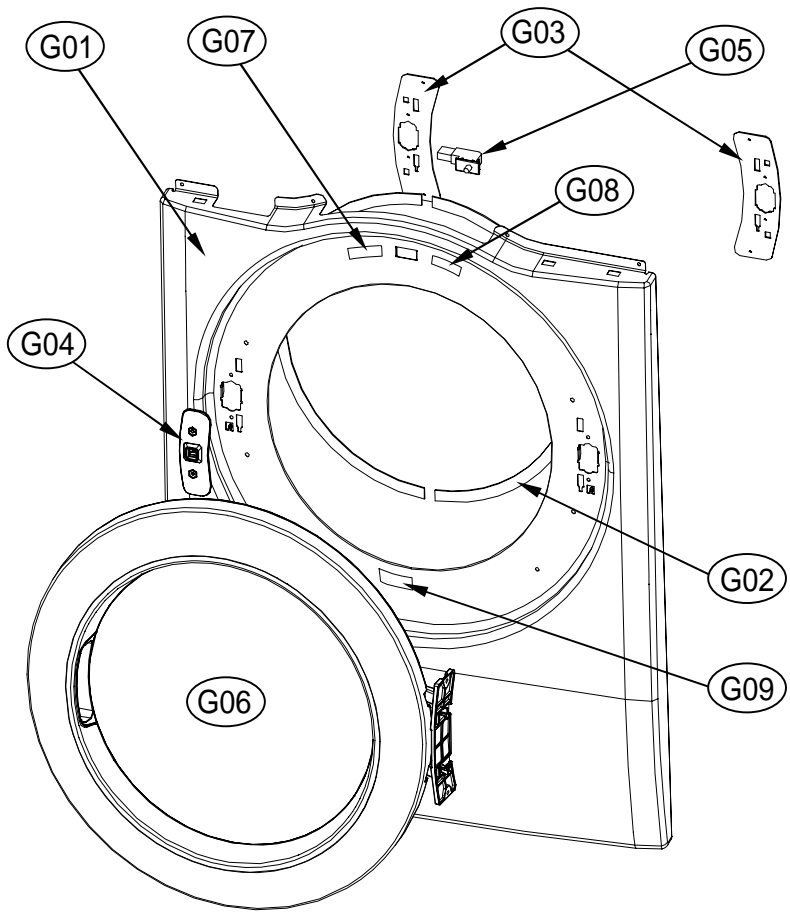

5. DRUM SUPPORT REAR ASS'Y

Rear Assembly Dryer Drum

ASKO, TLS752XXL - Electric dryer #10775200 (TLS752)

Pos	Spare part No.	Description	Qty	Comment
B01	3615304500	Drum Support Rear	1 Pc's	
B02	3610608810	Support Bracket Right Side	1 Pc's	
B02-a	7122401411	Screw - Self Tapping	7 Pc's	
B03	3610608910	Support Bracket Right Upper	1 Pc's	
B03-a	7122401411	Screw - Self Tapping	7 Pc's	
B04	3614714400	Drum Roller	2 Pc's	
B05	3616039400	Washer - Roller	2 Pc's	
B06	3616039300	Nut - Roller	2 Pc's	
B07	3617510100	Inlet Duct Assembly - Elec. Dryer	1 Pc's	

10. CABINET FRONT ASSY

Cabinet Front

ASKO, TLS752XXL - Electric dryer #10775200 (TLS752)

Pos	Spare part No.	Description	Qty	Comment
G01	3610812500K	Front Panel Wht w/labels	1 Pc's	
G02	3612323350	GASKET CABINET F	4 Pc's	
G03	3615304400	Hinge Support	2 Pc's	
G04	3613802500	Door Lock	1 Pc's	
G04-a	7002401608	Machine Screw	2 Pc's	
G05	3619047700	Door Switch	1 Pc's	
G06	36117ABQ00	DOOR AS	1 Pc's	
G06-a	3616051229	Screw - Self Tapping	2 Pc's	
G07	3613558800	Warning Label	1 Pc's	
G08	3613557600	Caution Label	1 Pc's	
G09	3613558900	Rating Label	1 Pc's	