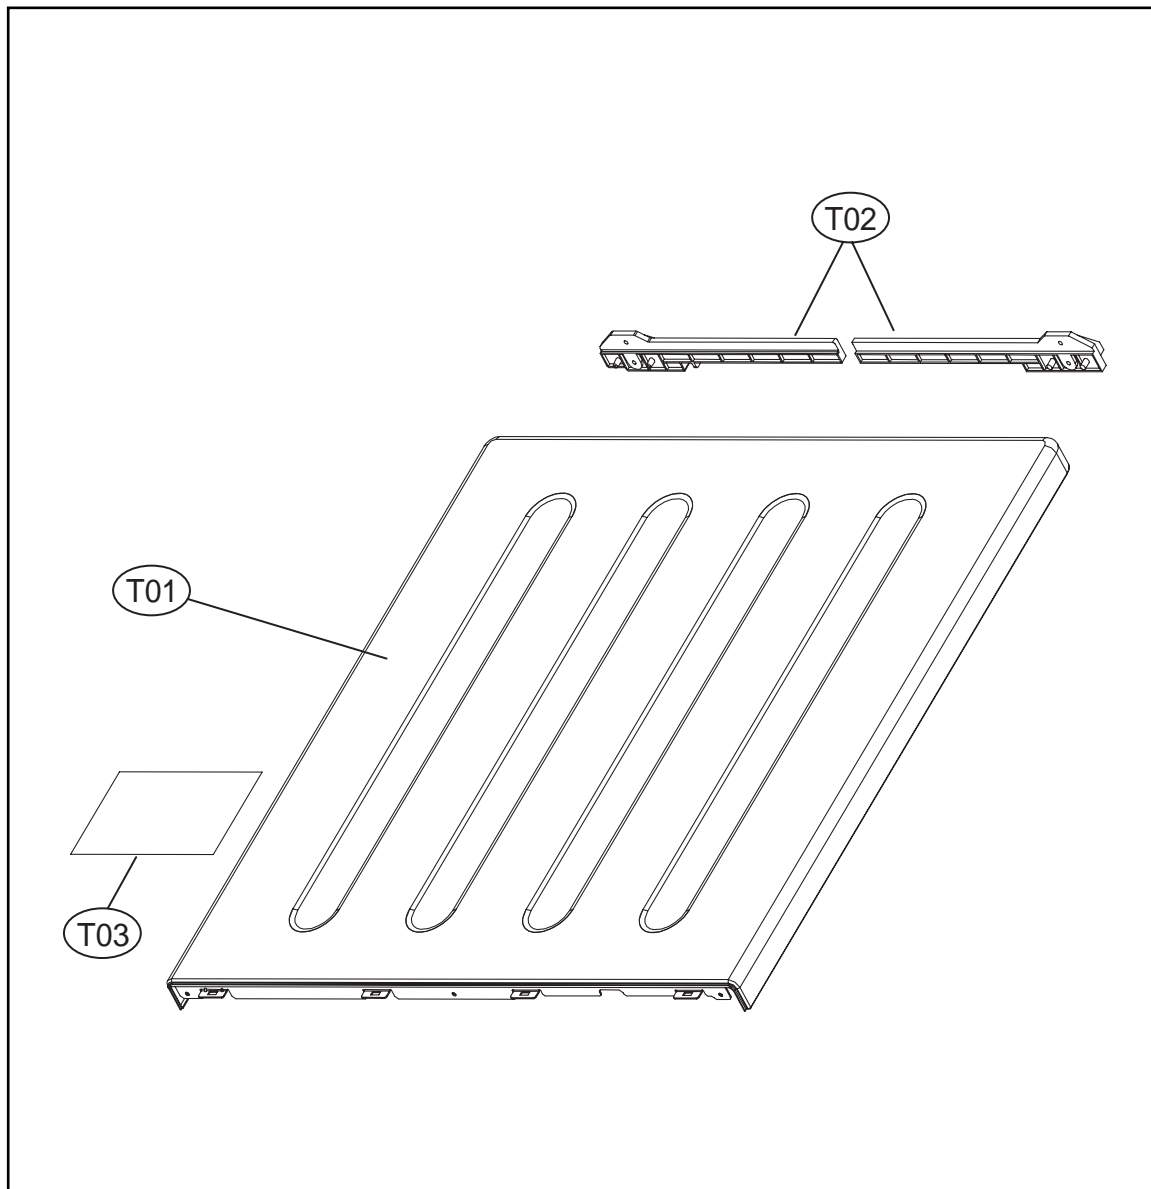

7. TOP PANEL ASS'Y