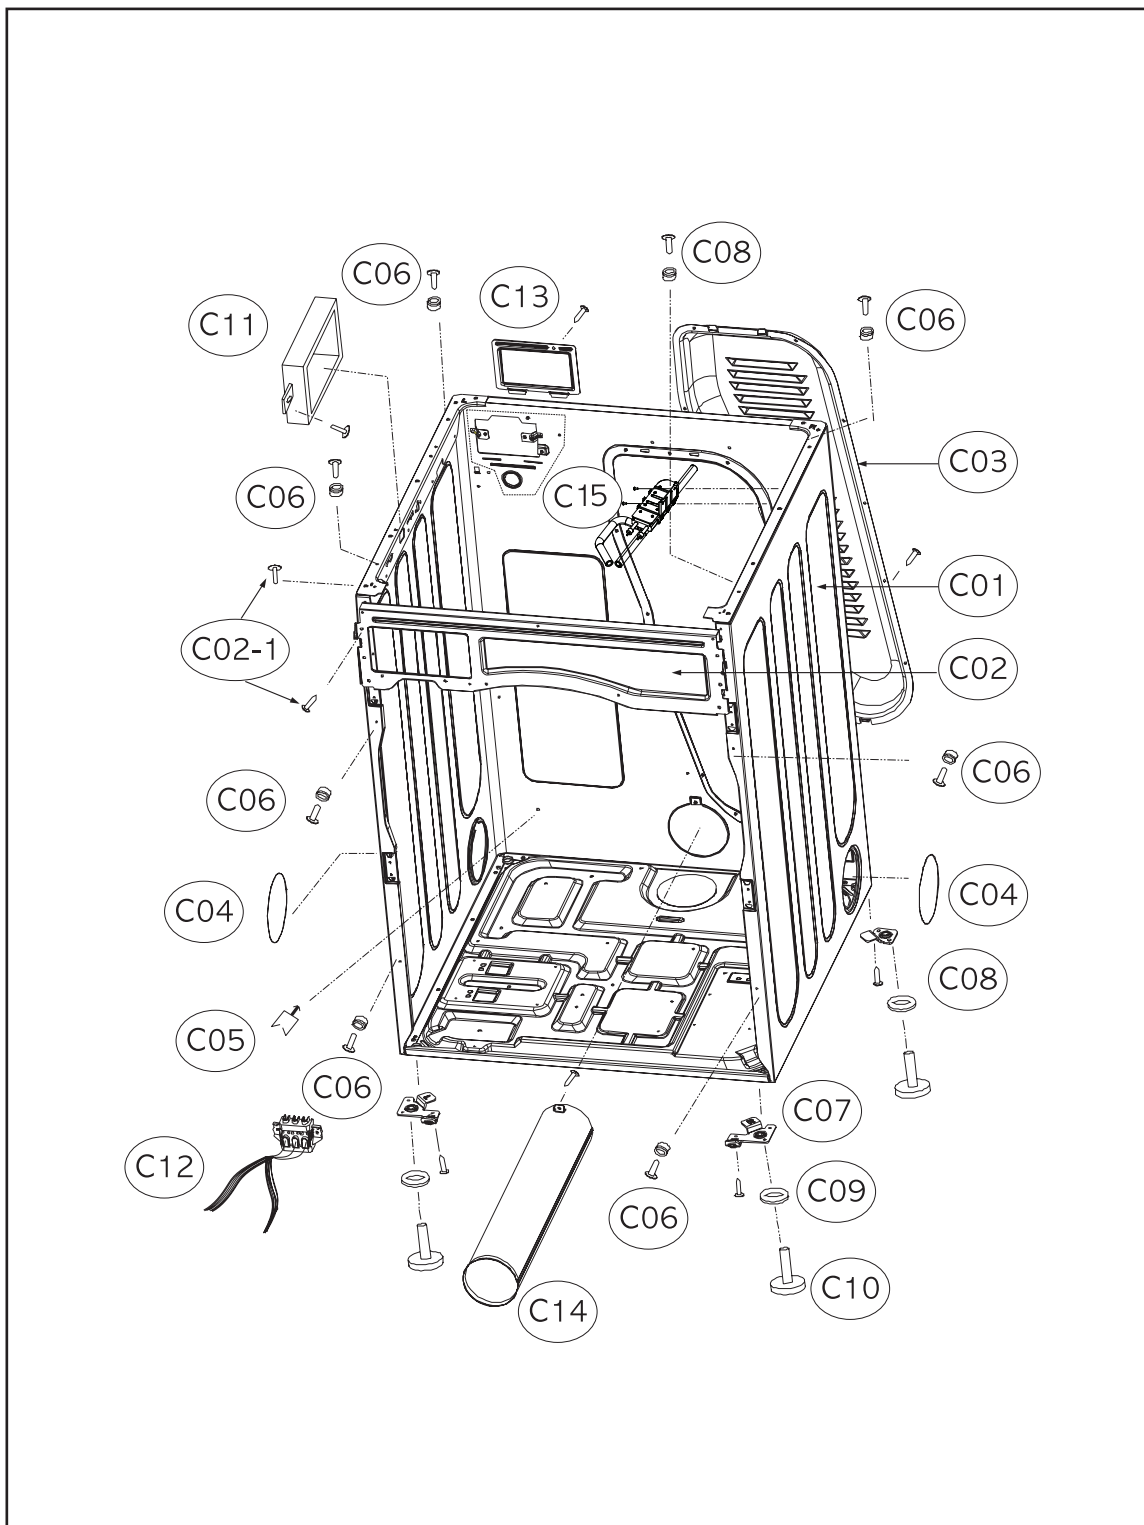

8. DOOR ASS'Y

Door Assembly

ASKO, TLS752XXL - Electric dryer #10775200 (TLS752)

Pos	Spare part No.	Description	Qty	Comment
D01	3612208000	Door Frame - Inner	1 Pc's	
D01-a	7115402008	Screw - Self Tapping	15 Pc's	
D02	36117ABR00	Door Glass	1 Pc's	
D03	3618304300	Door Glass Protection	1 Pc's	
D04	3612903600	Door Hinge	1 Pc's	
D05	3610916500	Door Hinge Cap	2 Pc's	
D06	3612208110	Door Frame - Outer Titanium	1 Pc's	
D07	3612323000	Door Gasket	1 Pc's	
D08	3611428310	Handle Cover	1 Pc's	
D09	3613101100	Door Hook	1 Pc's	
D09-a	7115401608	Screw-Self Tapping	1 Pc's	

Parts List by Ass'y

1. DRYER CABINET ASS'Y

Cabinet

ASKO, TLS752XXL - Electric dryer #10775200 (TLS752)

Pos	Spare part No.	Description	Qty	Comment
C01	3610392900	Base	1 Pc's	
C01	3612206500	Frame Top - Left	1 Pc's	
C01	3612206600	Frame Top - Right	1 Pc's	
C02	3612207900	Front Frame Upper	1 Pc's	
C02-a	7121401411	Screw - Self Tapping	6 Pc's	
C03	3611427900	Back Cover	1 Pc's	
C03-a	7112401411	Screw-Self Tapping	12 Pc's	
C04	3611428010	Duct Cover	2 Pc's	
C06	3612008000	Panel Clip	6 Pc's	
C06-a	7121401211	Screw - Self Tapping	6 Pc's	
C07	3615304200	Front Leg Support	2 Pc's	
C08	3615304300	Rear Leg Support	2 Pc's	
C09	3612006400	Leg Locking Nut	4 Pc's	
C10	3612100700	Leg Adjustable	4 Pc's	
C10-a	7122401411	Screw - Self Tapping	2 Pc's	
C11	PRPSSWAD44	PCB DRYER ELECTRIC MAIN AS	1 Pc's	
C12	3612799100	Harness, E-Dryer Main, Hot steam	1 Pc's	
C12-a	7121401411	Screw - Self Tapping	6 Pc's	
C12-b	7S422X4081	Earth Ground Screw	2 Pc's	
C13	3611428100	Terminal Block Cover	1 Pc's	
C13-a	7112401411	Screw-Self Tapping	1 Pc's	
C14	3614413600	Exhaust Pipe	1 Pc's	
C14-a	7112401008	Screw-Self Tapping	1 Pc's	
C15	3619606900	UNIT STEAM DRYER AS	1 Pc's	
C15-a	7122401411	Screw - Self Tapping	2 Pc's	