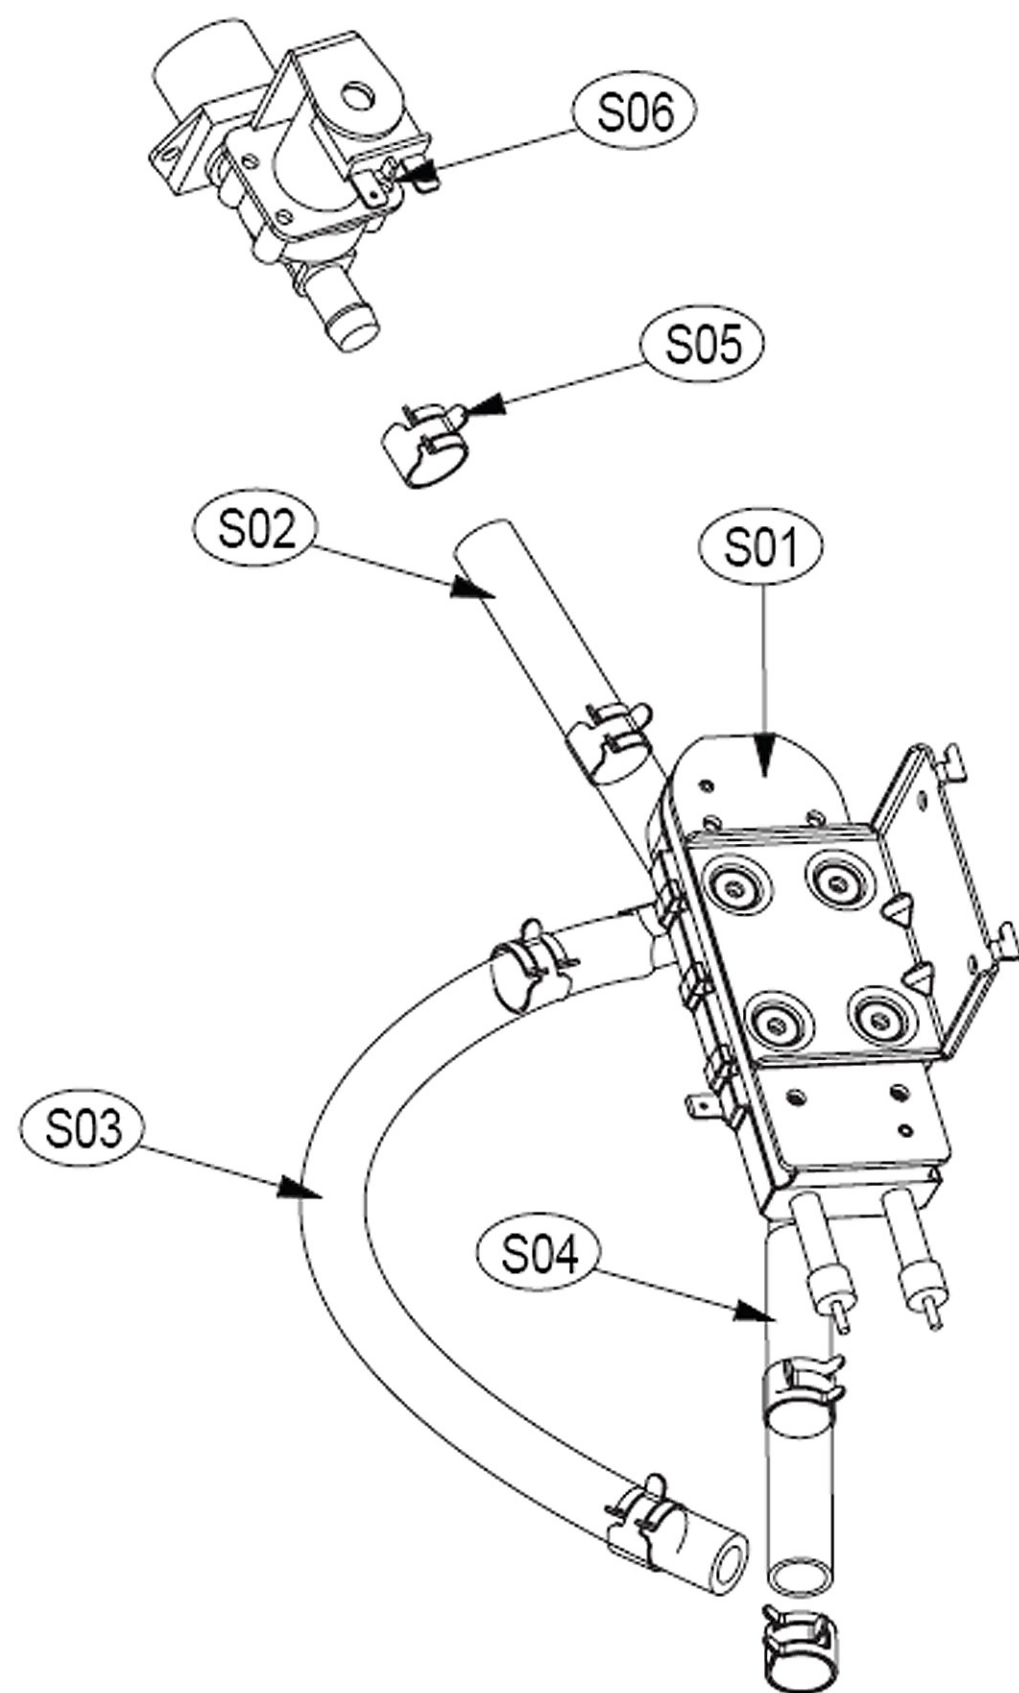

Parts List by Ass'y

1. DRYER CABINET ASS'Y

Cabinet

ASKO, TLS752XXL - Electric dryer #10775200 (TLS752)

Pos	Spare part No.	Description	Qty	Comment
C01	3610392900	Base	1 Pc's	
C01	3612206500	Frame Top - Left	1 Pc's	
C01	3612206600	Frame Top - Right	1 Pc's	
C02	3612207900	Front Frame Upper	1 Pc's	
C02-a	7121401411	Screw - Self Tapping	6 Pc's	
C03	3611427900	Back Cover	1 Pc's	
C03-a	7112401411	Screw-Self Tapping	12 Pc's	
C04	3611428010	Duct Cover	2 Pc's	
C06	3612008000	Panel Clip	6 Pc's	
C06-a	7121401211	Screw - Self Tapping	6 Pc's	
C07	3615304200	Front Leg Support	2 Pc's	
C08	3615304300	Rear Leg Support	2 Pc's	
C09	3612006400	Leg Locking Nut	4 Pc's	
C10	3612100700	Leg Adjustable	4 Pc's	
C10-a	7122401411	Screw - Self Tapping	2 Pc's	
C11	PRPSSWAD44	PCB DRYER ELECTRIC MAIN AS	1 Pc's	
C12	3612799100	Harness, E-Dryer Main, Hot steam	1 Pc's	
C12-a	7121401411	Screw - Self Tapping	6 Pc's	
C12-b	7S422X4081	Earth Ground Screw	2 Pc's	
C13	3611428100	Terminal Block Cover	1 Pc's	
C13-a	7112401411	Screw-Self Tapping	1 Pc's	
C14	3614413600	Exhaust Pipe	1 Pc's	
C14-a	7112401008	Screw-Self Tapping	1 Pc's	
C15	3619606900	UNIT STEAM DRYER AS	1 Pc's	
C15-a	7122401411	Screw - Self Tapping	2 Pc's	

12. UNIT STEAM DRYER AS & UNIT COLD SPRAY AS

Inlet System

ASKO, TLS752XXL - Electric dryer #10775200 (TLS752)

Pos	Spare part No.	Description	Qty	Comment
C01	36104PWE00	BODY COLD SPRAY AS	1 Pc's	
C02	3618110900	JET NOZZLE AS	1 Pc's	
C03	3616063800	NUT HEX	1 Pc's	
C04	3615417900	VALVE INLET	1 Pc's	
C05	3610919300	CAP BODY	1 Pc's	
C05-a	7112401208	Screw-Self Tapping	2 Pc's	
S01	3619606700	UNIT STEAM AS	1 Pc's	
S02-S04	3613275100	HOSE SPRAY	1 Pc's	
S05	3611205830	CLAMP HOSE	1 Pc's	
S06	3615416731	VALVE INLET	1 Pc's	
S06	3619607000	UNIT COLD SPRAY AS	1 Pc's	
S06-a	7122401411	Screw - Self Tapping	2 Pc's	