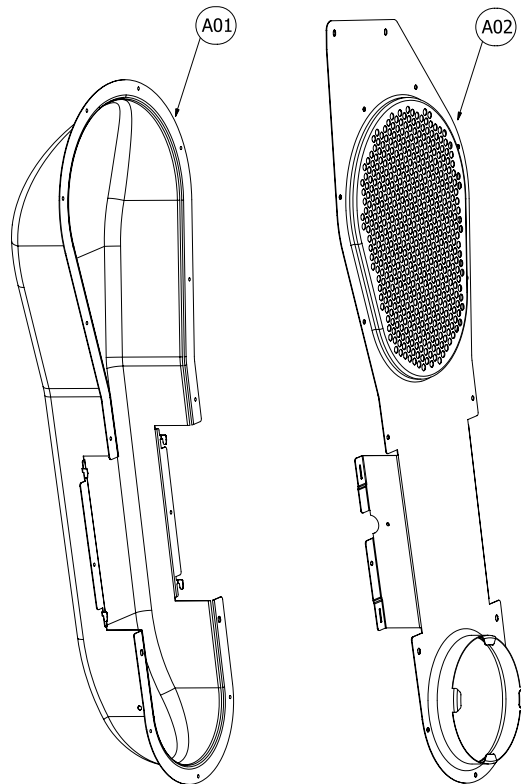

6. SUPPORT DRUM FRONT ASS'Y

Front ass'y dryer drum

ASKO, TLS752XXL - Electric dryer #10775200 (TLS752)

Pos	Spare part No.	Description	Qty	Comment
S01	3615304600	Drum Support Front	1 Pc's	
S02	3613053400	Lamp Housing	1 Pc's	
S03	3613053300	Lamp Socket	1 Pc's	
S04	3613625400	LAMP	1 Pc's	
S05	3615505100	Lamp Cover	1 Pc's	
S05-a	7112401208	Screw-Self Tapping	1 Pc's	
S09	3611909700	Filter Body - Rear	1 Pc's	
S09-a	7122401408	SCREW TAPPING	3 Pc's	
S10	3611909600	Filter Body - Front	1 Pc's	
S10-a	7122401408	SCREW TAPPING	3 Pc's	
S11	3611909810	FILTER AS	1 Pc's	
S11-a	7122401408	SCREW TAPPING	3 Pc's	
S12	3617510400	Outlet Duct Assembly	1 Pc's	
S12-a	7122401408	SCREW TAPPING	3 Pc's	
S13	3614825500	Moisture Sensor	2 Pc's	
S14	3612009600	Sensor Bracket - Center	1 Pc's	
S15	3612009700	Sensor Bracket - Right	1 Pc's	
S16	3612797200	Harness - Sensor	1 Pc's	

4. HEATER DUCT ASS'Y

4-1. Electric Type

4-2. Gas Type

Rear Assembly Dryer

ASKO, TLS752XXL - Electric dryer #10775200 (TLS752)

Pos	Spare part No.	Description	Qty	Comment
A01	3617510200	Inlet Duct - Rear	1 Pc's	
A01-a	7122400811	Screw-Self Tapping	12 Pc's	
A02	3617510300	Inlet Duct - Front	1 Pc's	
A03	3612802500	Heater - Dryer	1 Pc's	
A04	3619047600	Thermostat - Hi Limit	1 Pc's	
A04-a	7122400811	Screw-Self Tapping	2 Pc's	
A05	3619047800	Thermostat Cut-Out	1 Pc's	
A05-a	7122400811	Screw-Self Tapping	2 Pc's	
A06	3612797100	Heater Harness - Dryer	1 Pc's	